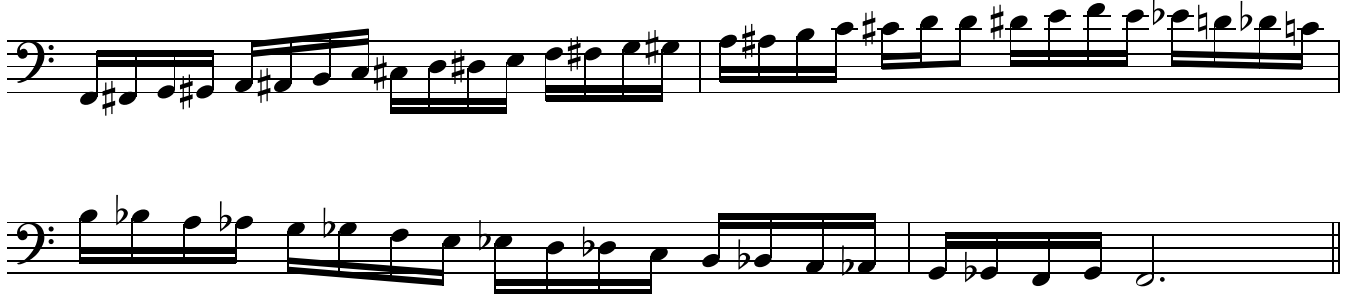

Scale of E major

Chromatic Scale