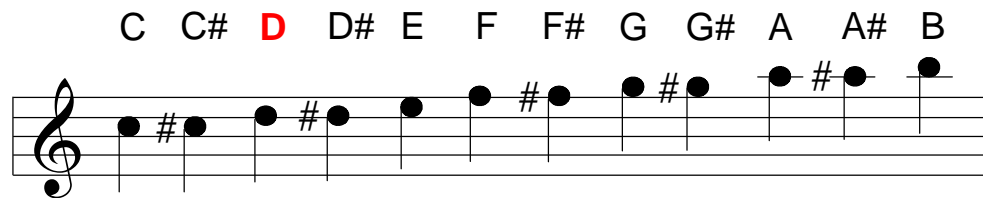

# FINGERING FOR THE GOLD SERIES DESCANT RECORDER FOR THE LEFT HAND

High C sharp fingering is the same as for high D but the recorder bell is closed with the knee  
Recommended **D** for post-June 2009 models is shown immediately above this text.

<b>Key:</b> White Circle - Finger hole uncovered	Black Circle - Finger hole covered
White Rectangle - Key untouched	Black Rectangle - Key depressed