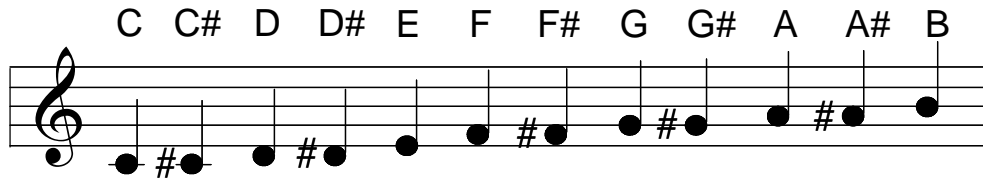

# FINGERING FOR THE GOLD SERIES DESCANT RECORDER FOR THE LEFT HAND

High C sharp fingering is the same as for high D but the recorder bell is closed with the knee  
Recommended **D** for post-June 2009 models is shown immediately above this text.

<b>Key:</b> White Circle - Finger hole uncovered	Black Circle - Finger hole covered
White Rectangle - Key untouched	Black Rectangle - Key depressed