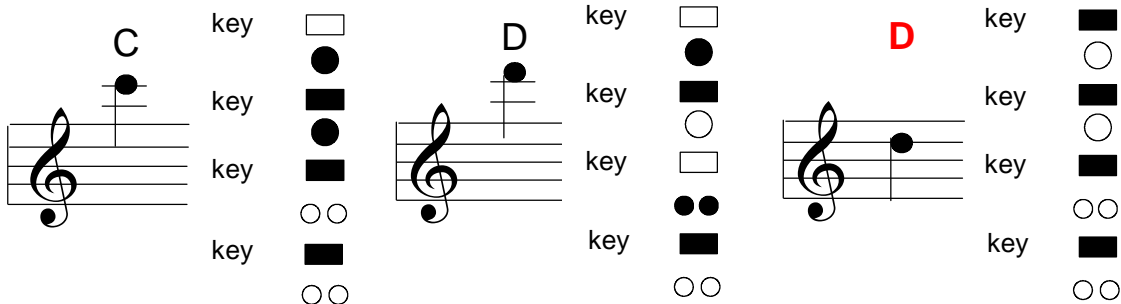

# FINGERING FOR THE GOLD SERIES DESCANT RECORDER FOR THE LEFT HAND

High C sharp fingering is the same as for high D but the recorder bell is closed with the knee  
Recommended **D** for post-June 2009 models is shown immediately above this text.

<b>Key:</b> White Circle - Finger hole uncovered	Black Circle - Finger hole covered
White Rectangle - Key untouched	Black Rectangle - Key depressed