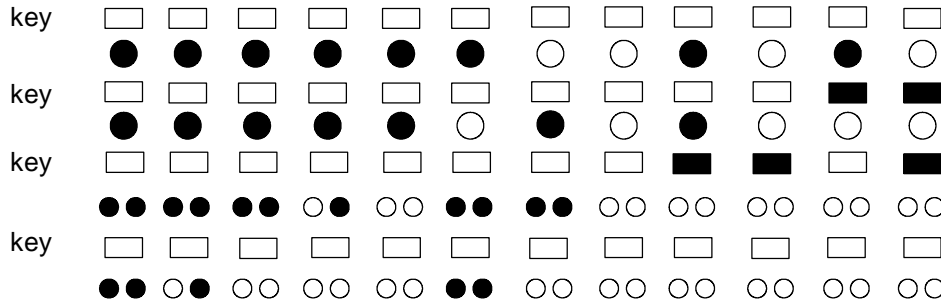

# FINGERING FOR THE GOLD SERIES DESCANT RECORDER FOR THE LEFT HAND

High C sharp fingering is the same as for high D but the recorder bell is closed with the knee  
Recommended **D** for post-June 2009 models is shown immediately above this text.

<b>Key:</b> White Circle - Finger hole uncovered	Black Circle - Finger hole covered
White Rectangle - Key untouched	Black Rectangle - Key depressed