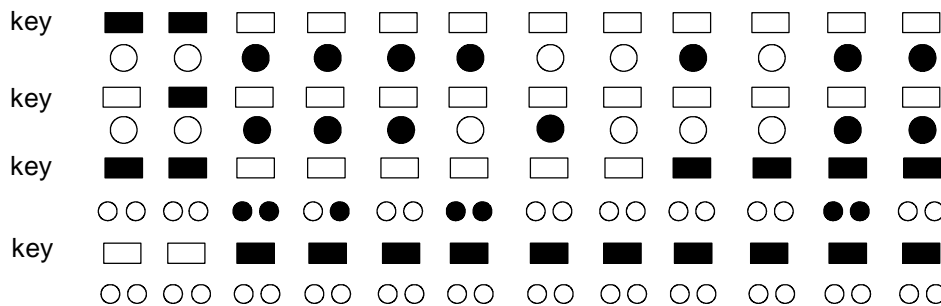

# FINGERING FOR THE GOLD SERIES DESCANT RECORDER FOR THE LEFT HAND

High C sharp fingering is the same as for high D but the recorder bell is closed with the knee  
Recommended **D** for post-June 2009 models is shown immediately above this text.

<b>Key:</b> White Circle - Finger hole uncovered	Black Circle - Finger hole covered
White Rectangle - Key untouched	Black Rectangle - Key depressed